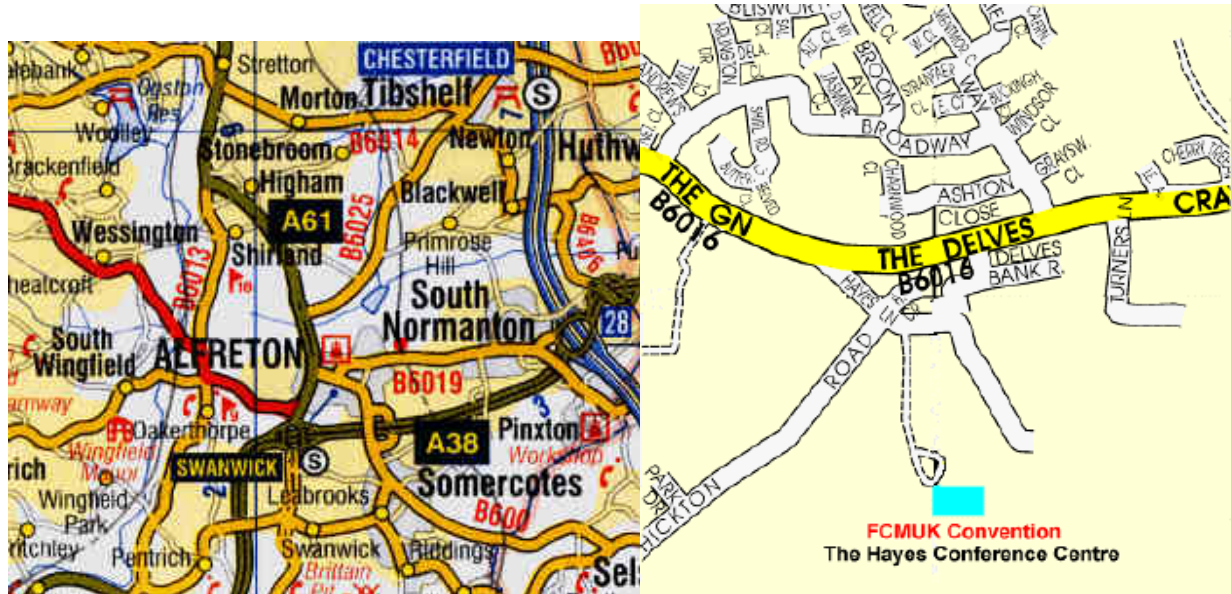

Fellowship of Christian Magicians (UK)

2013 Conference Maps and Directions

The 2013 magic convention and conference will take place at The Hayes Convention Centre, which is located in Swanwick Derbyshire.

The easiest way for many people to reach Swanwick is to make for Junction 28 of the M1 motorway. Turn off here and at the roundabout take the A38 towards Mansfield/Matlock.

Continue along the A38 until the A61 turnoff a distance of about 3.1 miles.

Turn off the roundabout onto the B1679.

Continue along the B1679 then turn left onto the B6016.

After about 1/3 of a mile bear to the right into Hayes Lane.

After about 1/10 mile Hayes Lane becomes unnamed road.

Hayes Convention Centre is straight on up the hill.